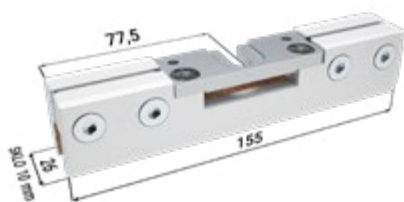

Fixtures kit for the Vetro 22 glass door leaf with sliding guide

4 Vetros