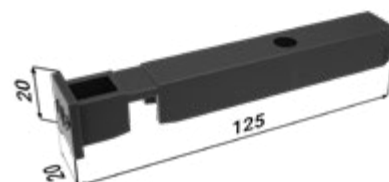

### Installation package for wooden door

1 guide pin

1 end cap

2 aluminium coffin joints

2 stops

2 carriages

2 plastic coffin joints