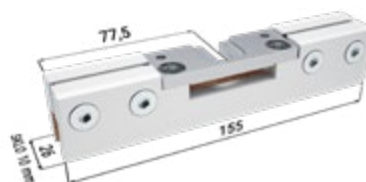

### Installation package for glass door

2 spacer profiles

1 end cap

2 Vetro 22 units

1 sliding guide with brushes

2 stops

2 carriages

2 Vetro 22 covering profiles