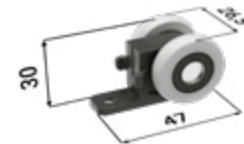

2 stops

2 carriages

ACCESSORIES AT EXTRA CHARGE

Soft closing mechanism for wooden/glass door + activator

1 soft closing mechanism

1 activator

1 cartridge

Two-sided soft closing mechanism

1 two-sided soft closing mechanism

2 activators

1 cartridge

Fixtures kit for the Vetro 22 glass door leaf with sliding guide

2 Vetros

DATA NECESSARY FOR ORDERING INSTALLATION PACKAGE FOR LATENTE STANDARD POCKET DOORFRAME