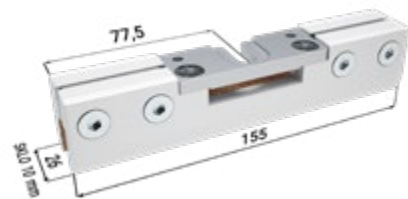

1 two-sided soft closing mechanism

2 activators

1 cartridge

Fixtures kit for the Vetro 22 glass door leaf with sliding guide

2 Vetros

DATA NECESSARY FOR ORDERING INSTALLATION PACKAGE FOR LATENTE STANDARD POCKET DOORFRAME

- Door weight and net passage dimensions of the pocket doorframe