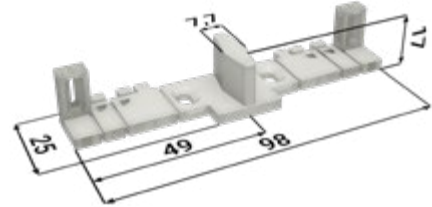

Accessories for pocket doorframes

LATENTE STANDARD

All accessories and joining material included.

INCLUDED IN THE PACKAGE

Set of travelling mechanisms

1 rail add-on

2 door racks

1 guide pin

2 stops

2 carriages

ACCESSORIES AT EXTRA CHARGE

Soft closing mechanism for wooden/glass door + activator

1 soft closing mechanism

1 activator

1 cartridge

Two-sided soft closing mechanism

1 two-sided soft closing mechanism

2 activators

1 cartridge

Fixtures kit for the Vetro 22 glass door leaf with sliding guide

2 Vetros

DATA NECESSARY FOR ORDERING INSTALLATION PACKAGE FOR LATENTE STANDARD POCKET DOORFRAME