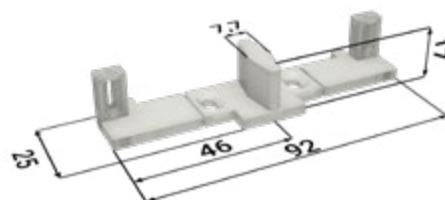

Accessories for pocket doorframes

NORMA UNIBOX

All accessories and joining material included.

INCLUDED IN THE PACKAGE

Set of travelling mechanisms

2 rail add-ons

4 door racks

2 guide pins

4 stops

4 carriages

ACCESSORIES AT EXTRA CHARGE

Soft closing mechanism for wooden/glass door + activator

2 soft closing mechanisms

2 activators

2 cartridges

Two-sided soft closing mechanism

2 two-sided soft closing mechanisms

4 activators

2 cartridges

Fixture kit for Vetro 22 glass door leaf with guide

4 Vetros

DATA NECESSARY FOR ORDERING SOFT CLOSING MECHANISM FOR NORMA UNIBOX POCKET DOORFRAME