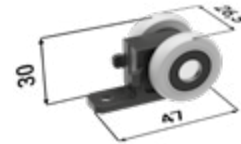

4 stops

4 carriages

ACCESSORIES AT EXTRA CHARGE

Soft closing mechanism for wooden/glass door + activator

2 soft closing mechanisms

2 activators

2 cartridges

Two-sided soft closing mechanism

2 two-sided soft closing mechanisms

4 activators

2 cartridges

Fixture kit for Vetro 22 glass door leaf with guide

4 Vetros

DATA NECESSARY FOR ORDERING SOFT CLOSING MECHANISM FOR NORMA UNIBOX POCKET DOORFRAME