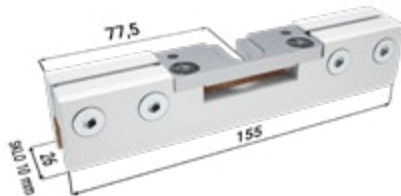

2 two-sided soft closing mechanisms

4 activators

2 cartridges

Fixture kit for Vetro 22 glass door leaf with guide

4 Vetros

DATA NECESSARY FOR ORDERING SOFT CLOSING MECHANISM FOR NORMA UNIBOX POCKET DOORFRAME

- Door weight or net passage dimensions of pocket doorframe