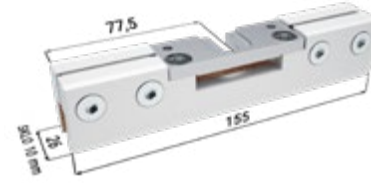

### Installation package for glass door

4 spacer profiles

2 sliding guides with brushes

4 Vetro 22 units

4 Vetro 22 covers

4 stops

4 carriages

4 Vetro 22 covering profiles