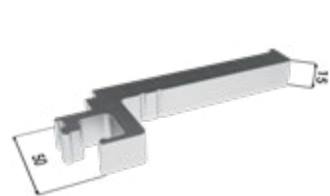

4 aluminium coffin joints

4 stops

4 carriages

ACCESSORIES AT EXTRA CHARGE

Installation package for glass door

4 spacer profiles

2 sliding guides with brushes

4 Vetro 22 units