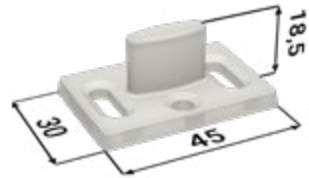

Accessories for pocket AKTIVE II KOMFORT pocket doorframes

All accessories are supplied including nuts, bolts and seals.

ACCESSORIES AT EXTRA CHARGE

Installation package for wooden door

2 guide pins