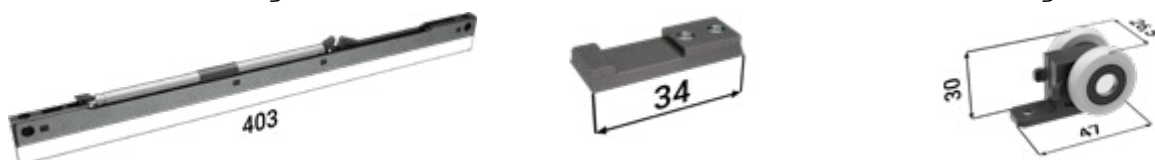

2 soft closing mechanisms

2 activators

Two-sided soft closing mechanism

2 two-sided soft closing mechanisms

4 activators

2 cartridges

DATA NECESSARY FOR ORDERING QUIET STOP FOR AKTIVE II KOMFORT POCKET DOORFRAME