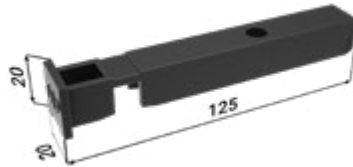

4 aluminium coffin joints

4 stops

4 carriages

ACCESSORIES AT EXTRA CHARGE

Installation package for glass door

4 spacer profiles

2 sliding guides with brushes

4 Vetro 22 units