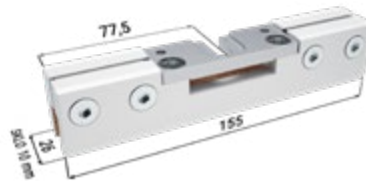

4 aluminium coffin joints

4 stops

4 carriages

ACCESSORIES AT EXTRA CHARGE

Installation package for glass door

4 spacer profiles

2 sliding guides with brushes

4 Vetro 22 units